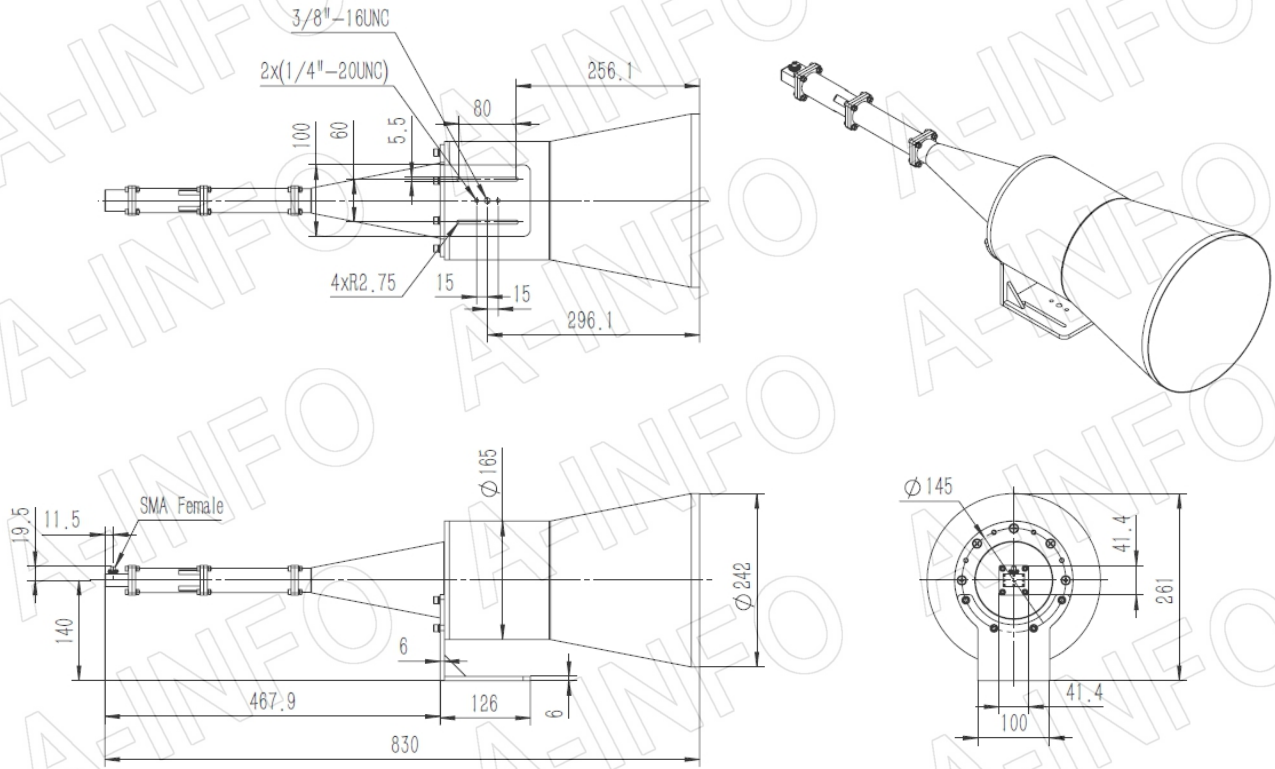

For reference only. See data sheet for the detailed specifications.

Technical Specification

Frequency Range(GHz)	8.9 - 11.7
Waveguide	WR90
Gain(dBic)	25 Typ.
Polarization	LHCP
Axial Ratio(dB)	0.8 Typ. ; 2.0 Max.
3dB Beamwidth(deg)	E Plane: 8 Typ.
	H Plane: 9 Typ.
VSWR	A Type: 1.15:1 Max.
	C Type: 1.50:1 Max.
Output	A Type: FBP100(UBR100)
	C Type: SMA-Female or N-Female or TNC-Female or 7mm or 3.5mm-Female
Material	Al
Finish	Chemical Conversion Coating, Gray Paint
Size(mm)	A Type: 242 x 242 x 792
	C Type: 242 x 242 x 830
Net Weight(Kg)	A Type: 5.0 Around
	C Type: 5.3 Around

Outline Drawing (Size: mm)

FBP100 Output (P/N: LB-CNH-90-25-L16-A)

AINFO Inc.

China(Beijing): Tel: (+86) 10-6266-7326,
China(Chengdu): Tel: (+86) 28-8519-2786,
USA: Tel: (+1) 949-639-9688,

Page 1 of 8

(+86) 10-6266-7327 Fax: (+86) 10-6266-7379
(+86) 28-8519-3044 Fax: (+86) 28-8519-3068
(+1) 949-639-9608 Fax: (+1) 949-639-9670

Website: www.ainfoinc.com
Email: sales@ainfoinc.com

SMA-Female Output (P/N: LB-CNH-90-25-L16-C-SF)

For N-Female, TNC- Female, 7mm or 3.5mm-Female output outline drawing, please contact A-INFO.

SMA-Female Output with Round Mounting Bracket (Option, P/N: LB-CNH-90-25-MB)

For N-Female, TNC- Female, 7mm or 3.5mm-Female output outline drawing, please contact A-INFO.

SMA-Female Output with L Type Mounting Bracket (Option, P/N: LB-CNH-90-25-L)

For N-Female, TNC- Female, 7mm or 3.5mm-Female output outline drawing, please contact A-INFO.