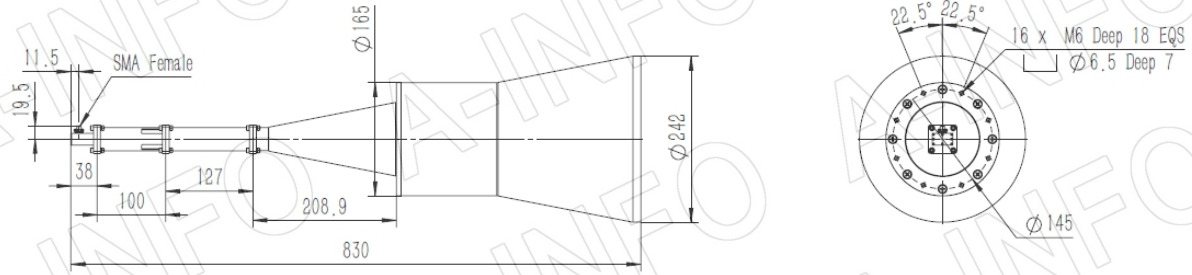

For reference only. See data sheet for the detailed specifications.

Technical Specification

Frequency Range(GHz)	8.9 - 11.7
Waveguide	WR90
Gain(dBic)	25 Typ.
Polarization	LHCP
Axial Ratio(dB)	0.8 Typ. ; 2.0 Max.
3dB Beamwidth(deg)	E Plane: 8 Typ.
	H Plane: 9 Typ.
VSWR	A Type: 1.15:1 Max.
	C Type: 1.50:1 Max.
Output	A Type: FBP100(UBR100)
	C Type: SMA-Female or N-Female or TNC-Female or 7mm or 3.5mm-Female
Material	Al
Finish	Chemical Conversion Coating, Gray Paint
Size(mm)	A Type: 242 x 242 x 792
	C Type: 242 x 242 x 830
Net Weight(Kg)	A Type: 5.0 Around
	C Type: 5.3 Around

Outline Drawing (Size: mm)

FBP100 Output (P/N: LB-CNH-90-25-L16-A)

AINFO Inc.

China(Beijing): Tel: (+86) 10-6266-7326,
China(Chengdu): Tel: (+86) 28-8519-2786,
USA: Tel: (+1) 949-639-9688,

Page 1 of 8

(+86) 10-6266-7327 Fax: (+86) 10-6266-7379
(+86) 28-8519-3044 Fax: (+86) 28-8519-3068
(+1) 949-639-9608 Fax: (+1) 949-639-9670

Website: www.ainfoinc.com
Email: sales@ainfoinc.com

SMA-Female Output (P/N: LB-CNH-90-25-L16-C-SF)

For N-Female, TNC- Female, 7mm or 3.5mm-Female output outline drawing, please contact A-INFO.

SMA-Female Output with Round Mounting Bracket (Option, P/N: LB-CNH-90-25-MB)

For N-Female, TNC- Female, 7mm or 3.5mm-Female output outline drawing, please contact A-INFO.

SMA-Female Output with L Type Mounting Bracket (Option, P/N: LB-CNH-90-25-L)

For N-Female, TNC- Female, 7mm or 3.5mm-Female output outline drawing, please contact A-INFO.