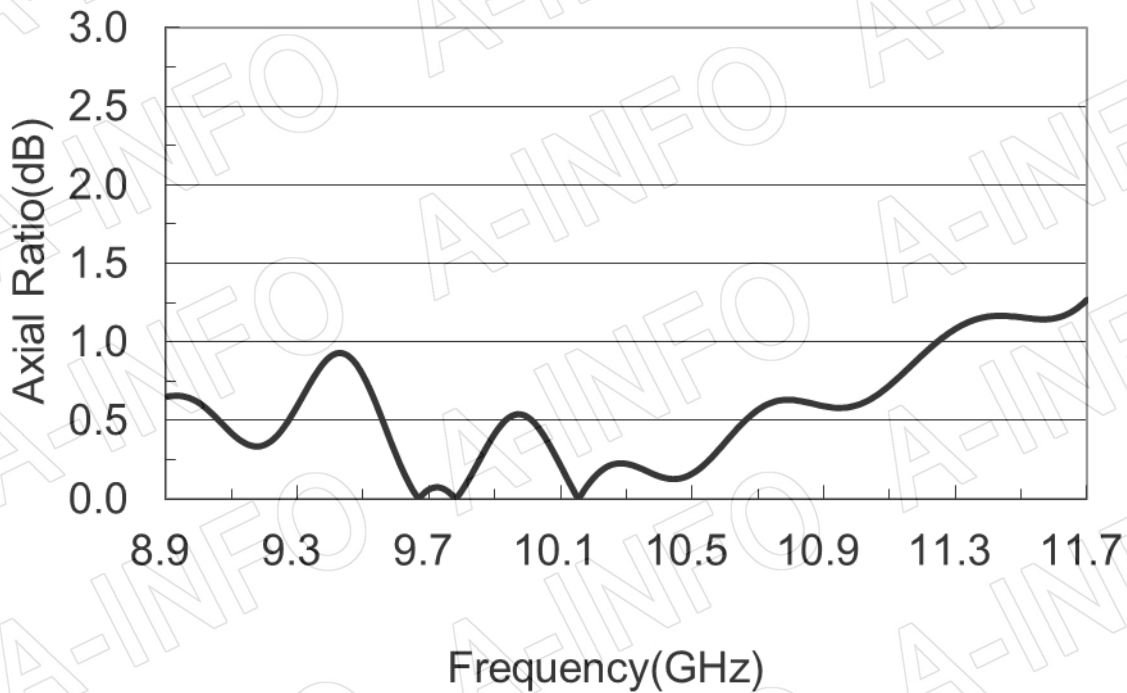

2. Axial Ratio