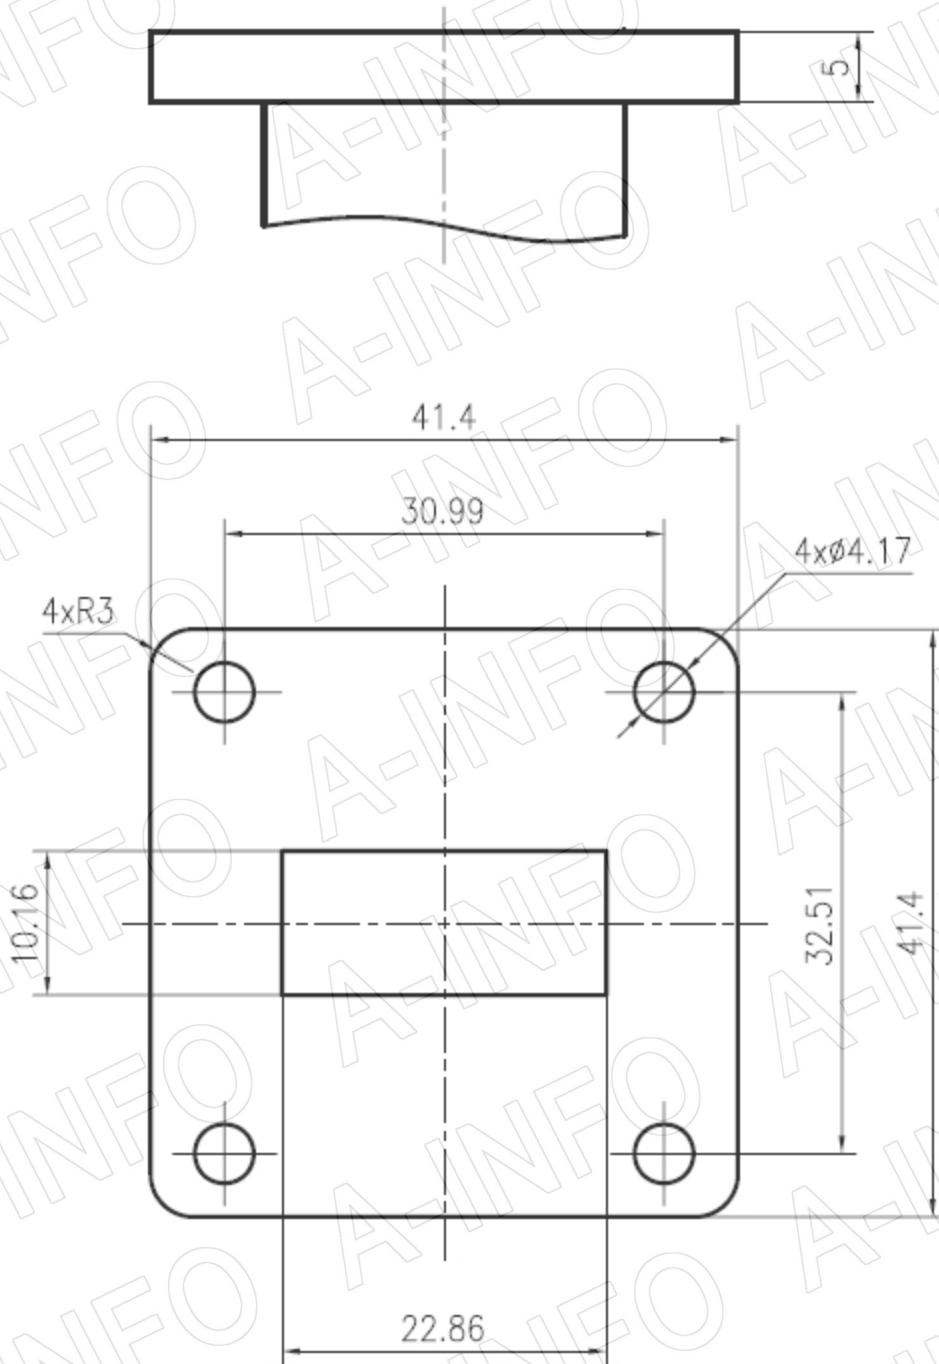

For reference only. See data sheet for the detailed specifications.

Technical Specification

Frequency Range(GHz)	8.9 - 11.7
Waveguide	WR90
Gain(dBic)	25 Typ.
Polarization	LHCP
Axial Ratio(dB)	0.8 Typ. ; 2.0 Max.
3dB Beamwidth(deg)	E Plane: 8 Typ.
	H Plane: 9 Typ.
VSWR	A Type: 1.15:1 Max.
	C Type: 1.50:1 Max.
Output	A Type: FBP100(UBR100)
	C Type: SMA-Female or N-Female or TNC-Female or 7mm or 3.5mm-Female
Material	Al
Finish	Chemical Conversion Coating, Gray Paint
Size(mm)	A Type: 242 x 242 x 792
	C Type: 242 x 242 x 830
Net Weight(Kg)	A Type: 5.0 Around
	C Type: 5.3 Around

Website: www.ainfoinc.com
Email: sales@ainfoinc.com

SMA-Female Output (P/N: LB-CNH-90-25-L16-C-SF)

For N-Female, TNC- Female, 7mm or 3.5mm-Female output outline drawing, please contact A-INFO.

SMA-Female Output with Round Mounting Bracket (Option, P/N: LB-CNH-90-25-MB)

For N-Female, TNC- Female, 7mm or 3.5mm-Female output outline drawing, please contact A-INFO.

SMA-Female Output with L Type Mounting Bracket (Option, P/N: LB-CNH-90-25-L)

For N-Female, TNC- Female, 7mm or 3.5mm-Female output outline drawing, please contact A-INFO.

Flange Drawing (Size: mm)

FBP100

AINFO Inc.

China(Beijing): Tel: (+86) 10-6266-7326,
China(Chengdu): Tel: (+86) 28-8519-2786,
USA: Tel: (+1) 949-639-9688,

Page 4 of 8

(+86) 10-6266-7327 Fax: (+86) 10-6266-7379
(+86) 28-8519-3044 Fax: (+86) 28-8519-3068
(+1) 949-639-9608 Fax: (+1) 949-639-9670