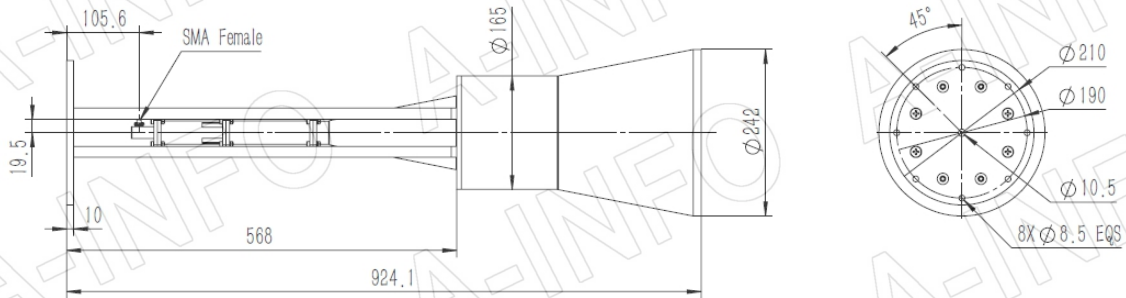

For reference only. See data sheet for the detailed specifications.

Technical Specification

Frequency Range(GHz)	8.9 - 11.7
Waveguide	WR90
Gain(dBic)	25 Typ.
Polarization	LHCP
Axial Ratio(dB)	0.8 Typ. ; 2.0 Max.
3dB Beamwidth(deg)	E Plane: 8 Typ.
	H Plane: 9 Typ.
VSWR	A Type: 1.15:1 Max.
	C Type: 1.50:1 Max.
Output	A Type: FBP100(UBR100)
	C Type: SMA-Female or N-Female or TNC-Female or 7mm or 3.5mm-Female
Material	Al
Finish	Chemical Conversion Coating, Gray Paint
Size(mm)	A Type: 242 x 242 x 792
	C Type: 242 x 242 x 830
Net Weight(Kg)	A Type: 5.0 Around
	C Type: 5.3 Around

Website: www.ainfoinc.com
Email: sales@ainfoinc.com

SMA-Female Output (P/N: LB-CNH-90-25-L16-C-SF)

For N-Female, TNC- Female, 7mm or 3.5mm-Female output outline drawing, please contact A-INFO.

SMA-Female Output with Round Mounting Bracket (Option, P/N: LB-CNH-90-25-MB)

For N-Female, TNC- Female, 7mm or 3.5mm-Female output outline drawing, please contact A-INFO.

SMA-Female Output with L Type Mounting Bracket (Option, P/N: LB-CNH-90-25-L)

For N-Female, TNC- Female, 7mm or 3.5mm-Female output outline drawing, please contact A-INFO.