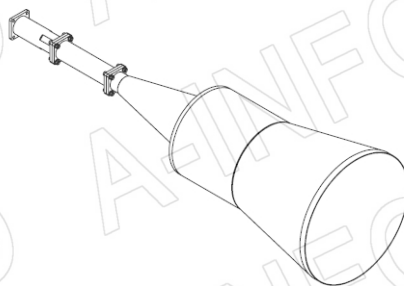

Outline Drawing (Size: mm)

FBP100 Output (P/N: LB-CNH-90-25-L16-A)

AINFO Inc.

China(Beijing): Tel: (+86) 10-6266-7326,
China(Chengdu): Tel: (+86) 28-8519-2786,
USA: Tel: (+1) 949-639-9688,

Page 1 of 8

(+86) 10-6266-7327 Fax: (+86) 10-6266-7379
(+86) 28-8519-3044 Fax: (+86) 28-8519-3068
(+1) 949-639-9608 Fax: (+1) 949-639-9670

Website: www.ainfoinc.com
Email: sales@ainfoinc.com