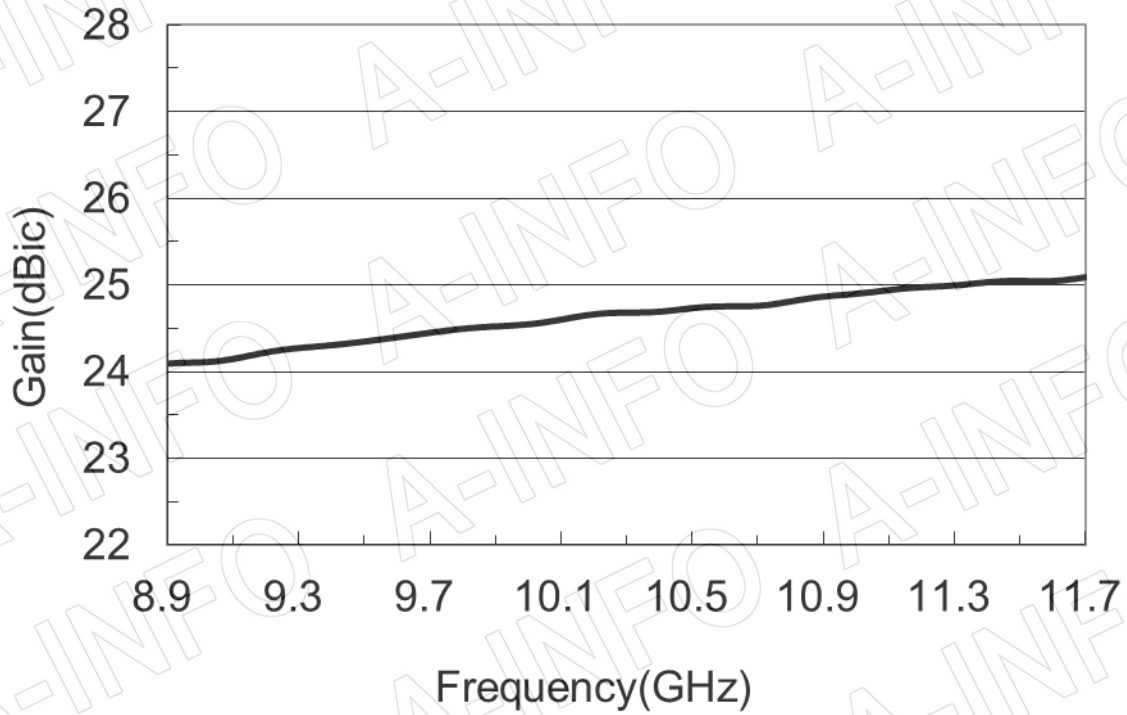

Test Results

1. Gain