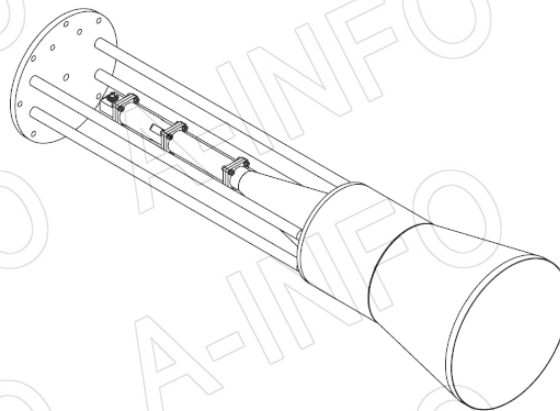

For reference only. See data sheet for the detailed specifications.

Technical Specification

Frequency Range(GHz)	8.9 - 11.7
Waveguide	WR90
Gain(dBic)	25 Typ.
Polarization	LHCP
Axial Ratio(dB)	0.8 Typ. ; 2.0 Max.
3dB Beamwidth(deg)	E Plane: 8 Typ.
	H Plane: 9 Typ.
VSWR	A Type: 1.15:1 Max.
	C Type: 1.50:1 Max.
Output	A Type: FBP100(UBR100)
	C Type: SMA-Female or N-Female or TNC-Female or 7mm or 3.5mm-Female
Material	Al
Finish	Chemical Conversion Coating, Gray Paint
Size(mm)	A Type: 242 x 242 x 792
	C Type: 242 x 242 x 830
Net Weight(Kg)	A Type: 5.0 Around
	C Type: 5.3 Around

Website: www.ainfoinc.com
Email: sales@ainfoinc.com

SMA-Female Output (P/N: LB-CNH-90-25-L16-C-SF)

For N-Female, TNC- Female, 7mm or 3.5mm-Female output outline drawing, please contact A-INFO.

SMA-Female Output with Round Mounting Bracket (Option, P/N: LB-CNH-90-25-MB)

For N-Female, TNC- Female, 7mm or 3.5mm-Female output outline drawing, please contact A-INFO.

SMA-Female Output with L Type Mounting Bracket (Option, P/N: LB-CNH-90-25-L)

For N-Female, TNC- Female, 7mm or 3.5mm-Female output outline drawing, please contact A-INFO.