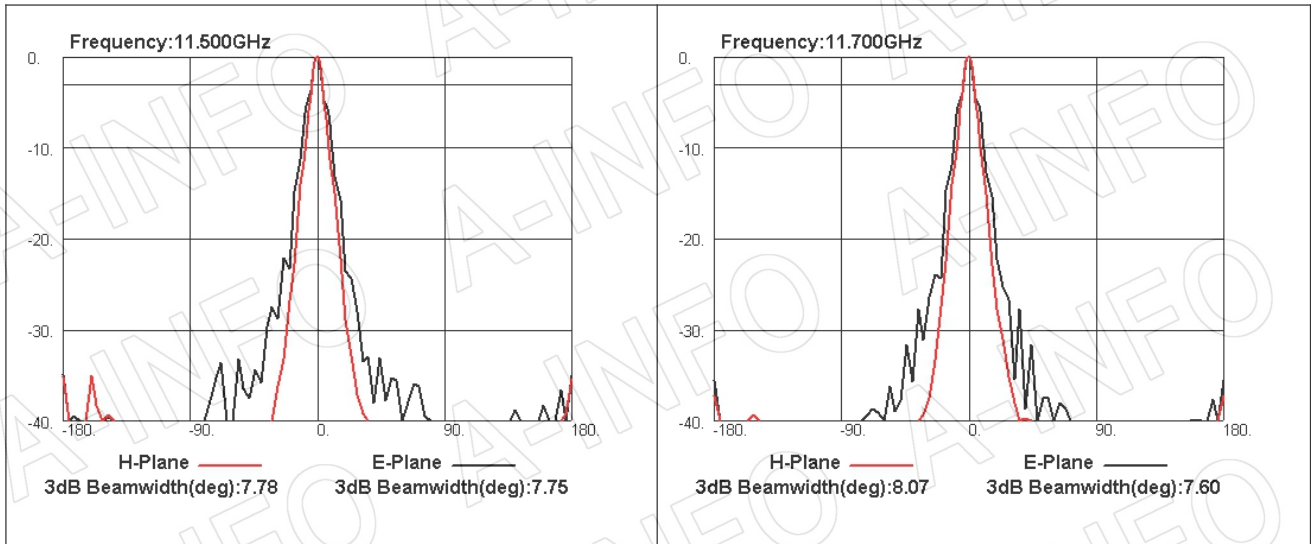

AINFO Inc.

China(Beijing): Tel: (+86) 10-6266-7326,
China(Chengdu): Tel: (+86) 28-8519-2786,
USA: Tel: (+1) 949-639-9688,

Page 8 of 8

(+86) 10-6266-7327 Fax: (+86) 10-6266-7379
(+86) 28-8519-3044 Fax: (+86) 28-8519-3068
(+1) 949-639-9608 Fax: (+1) 949-639-9670

Website: www.ainfoinc.com
Email: sales@ainfoinc.com