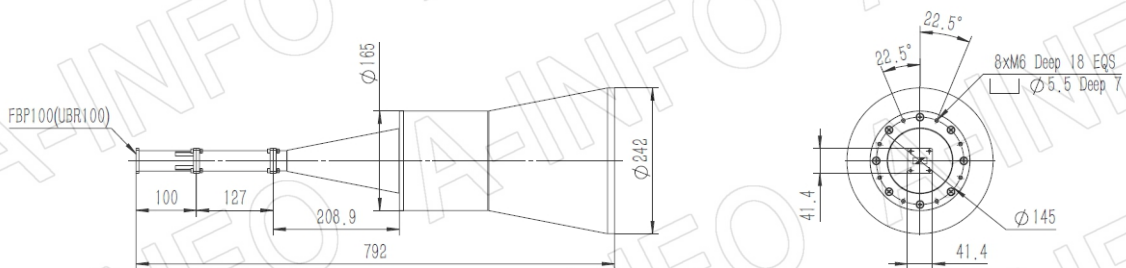

For reference only. See data sheet for the detailed specifications.

Technical Specification

Frequency Range(GHz)	8.9 - 11.7
Waveguide	WR90
Gain(dBic)	25 Typ.
Polarization	LHCP
Axial Ratio(dB)	0.8 Typ. ; 2.0 Max.
3dB Beamwidth(deg)	E Plane: 8 Typ.
	H Plane: 9 Typ.
VSWR	A Type: 1.15:1 Max.
	C Type: 1.50:1 Max.
Output	A Type: FBP100(UBR100)
	C Type: SMA-Female or N-Female or TNC-Female or 7mm or 3.5mm-Female
Material	Al
Finish	Chemical Conversion Coating, Gray Paint
Size(mm)	A Type: 242 x 242 x 792
	C Type: 242 x 242 x 830
Net Weight(Kg)	A Type: 5.0 Around
	C Type: 5.3 Around

Outline Drawing (Size: mm)

FBP100 Output (P/N: LB-CNH-90-25-L16-A)

AINFO Inc.

China(Beijing): Tel: (+86) 10-6266-7326,
China(Chengdu): Tel: (+86) 28-8519-2786,
USA: Tel: (+1) 949-639-9688,

Page 1 of 8

(+86) 10-6266-7327 Fax: (+86) 10-6266-7379
(+86) 28-8519-3044 Fax: (+86) 28-8519-3068
(+1) 949-639-9608 Fax: (+1) 949-639-9670

Website: www.ainfoinc.com
Email: sales@ainfoinc.com

SMA-Female Output (P/N: LB-CNH-90-25-L16-C-SF)

For N-Female, TNC- Female, 7mm or 3.5mm-Female output outline drawing, please contact A-INFO.

SMA-Female Output with Round Mounting Bracket (Option, P/N: LB-CNH-90-25-MB)

For N-Female, TNC- Female, 7mm or 3.5mm-Female output outline drawing, please contact A-INFO.

SMA-Female Output with L Type Mounting Bracket (Option, P/N: LB-CNH-90-25-L)

For N-Female, TNC- Female, 7mm or 3.5mm-Female output outline drawing, please contact A-INFO.