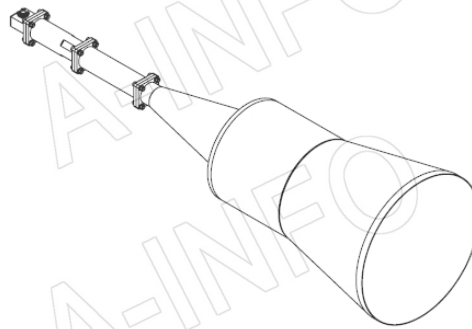

For reference only. See data sheet for the detailed specifications.

Technical Specification

Frequency Range(GHz)	8.9 - 11.7
Waveguide	WR90
Gain(dBic)	25 Typ.
Polarization	LHCP
Axial Ratio(dB)	0.8 Typ. ; 2.0 Max.
3dB Beamwidth(deg)	E Plane: 8 Typ.
	H Plane: 9 Typ.
VSWR	A Type: 1.15:1 Max.
	C Type: 1.50:1 Max.
Output	A Type: FBP100(UBR100)
	C Type: SMA-Female or N-Female or TNC-Female or 7mm or 3.5mm-Female
Material	Al
Finish	Chemical Conversion Coating, Gray Paint
Size(mm)	A Type: 242 x 242 x 792
	C Type: 242 x 242 x 830
Net Weight(Kg)	A Type: 5.0 Around
	C Type: 5.3 Around

Outline Drawing (Size: mm)

FBP100 Output (P/N: LB-CNH-90-25-L16-A)

AINFO Inc.

China(Beijing): Tel: (+86) 10-6266-7326,
China(Chengdu): Tel: (+86) 28-8519-2786,
USA: Tel: (+1) 949-639-9688,

Page 1 of 8

(+86) 10-6266-7327 Fax: (+86) 10-6266-7379
(+86) 28-8519-3044 Fax: (+86) 28-8519-3068
(+1) 949-639-9608 Fax: (+1) 949-639-9670

Website: www.ainfoinc.com
Email: sales@ainfoinc.com

SMA-Female Output (P/N: LB-CNH-90-25-L16-C-SF)

For N-Female, TNC- Female, 7mm or 3.5mm-Female output outline drawing, please contact A-INFO.

SMA-Female Output with Round Mounting Bracket (Option, P/N: LB-CNH-90-25-MB)

For N-Female, TNC- Female, 7mm or 3.5mm-Female output outline drawing, please contact A-INFO.

SMA-Female Output with L Type Mounting Bracket (Option, P/N: LB-CNH-90-25-L)

For N-Female, TNC- Female, 7mm or 3.5mm-Female output outline drawing, please contact A-INFO.